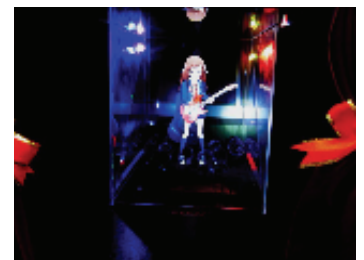

■ Screen for laser projectors

Reduction of the speckle
High gain screen

For Further Information

ALBEDO CO.,Ltd.

560-59 Komagi, Nagareyama-city, Chiba 277-0132 JAPAN
TEL:+81-4-7186-6572 FAX:+81-4-7186-6573
URL:<http://www.albedo.co.jp> E-mail:info@albedo.co.jp